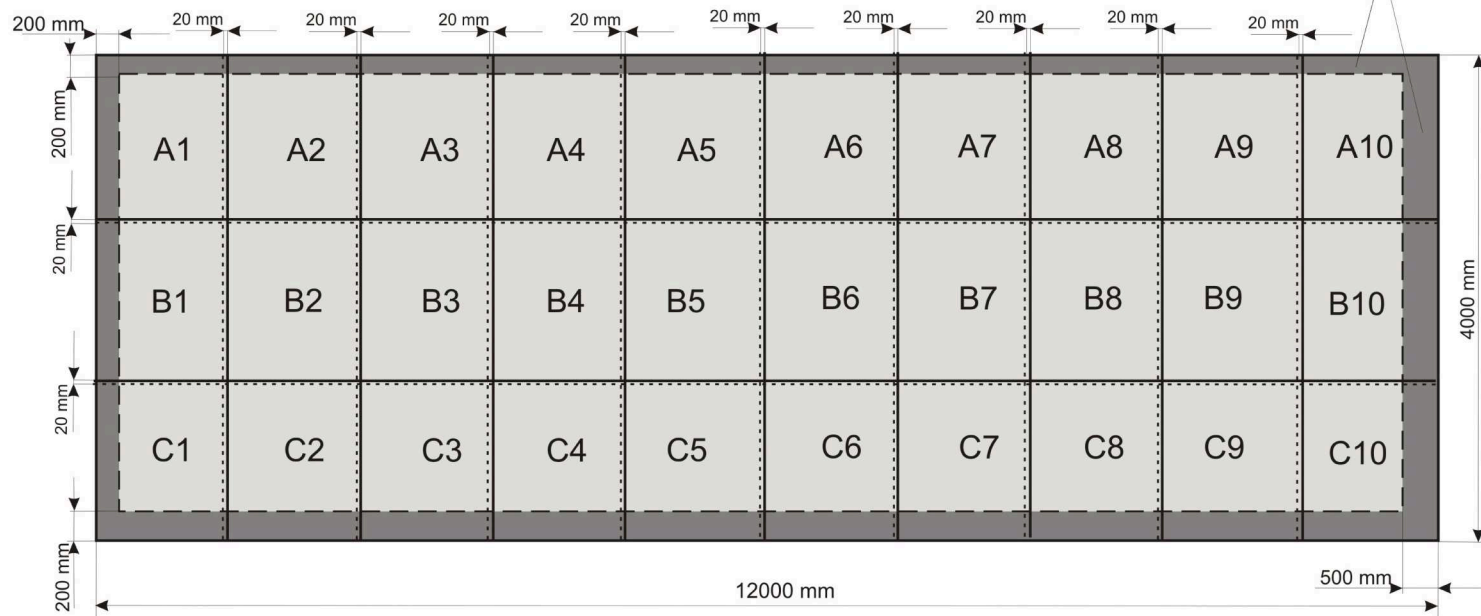

Billboard-type LS

paper material blueback 120 g/m²

NOTE !!!! :
 safety margin from an edge
 around whole image.
 It is prohibited area for important
 part of informations and graphics,
 like phones, addresses, logos etc...

FLATTENED LAYERS!

SCALE 1:1, resolution 50 - 72 dpi.

Required color model - cromalin, matchprint, digital proof or another which must be delivered with production files.

In case of undelivering it, we reserve our rights for not to be responsible for color accordance.