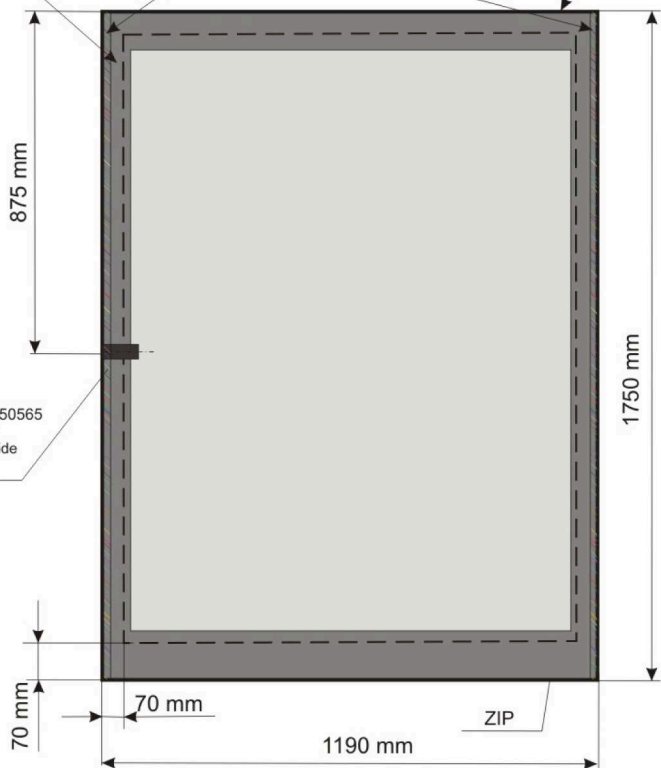

Billboard-type - CS

material : chalky paper 150 - 170 g/m²

STRÖER

NOTE !!!! :

safety margin from an edge around whole image. It is prohibited area for important part of informations and graphics, like phones, addresses, logos etc...

TESA tape 4024-00 STICK on the inside of the exposure

ZIP

GRAPHIC FORMAT:

.tiff with LZW compression

.eps

.jpg with no any compression (max quality)

CMYK COLOR MODE, BLACK COLOR WITH 50-50-50-100 SETTINGS

FONTS CHANGED TO CURVES!

FLATTENED LAYERS!

SCALE 1:1, resolution 72 - 120 dpi.

Required color model - cromalin, matchprint, digital proof or another which must be delivered with production files.

In case of undelivering it, we reserve our rights for not to be responsible for color accordance.