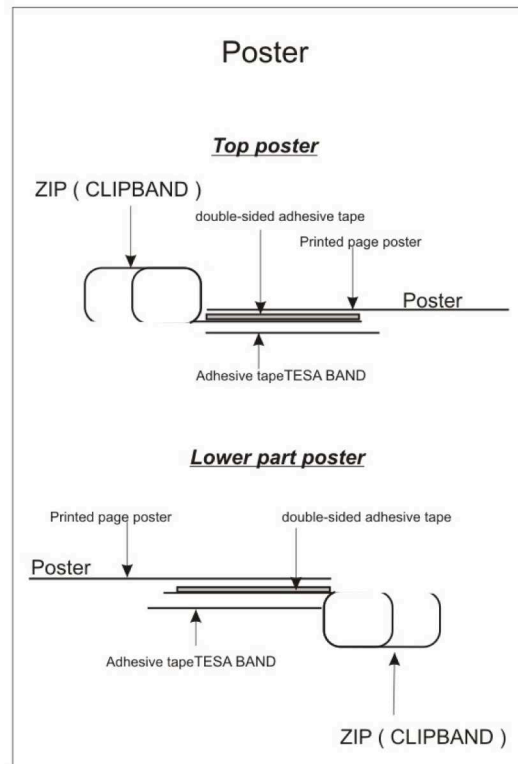

Billboard-type - CS

material : chalky paper 150 - 170 g/m²

STRÖER

NOTE !!!! :

safety margin from an edge around whole image. It is prohibited area for important part of informations and graphics, like phones, addresses, logos etc...

TESA tape 4024-00 STICK on the inside of the exposure

ZIP

GRAPHIC FORMAT:

.tiff with LZW compression

.eps

.jpg with no any compression (max quality)

CMYK COLOR MODE, BLACK COLOR WITH 50-50-50-100 SETTINGS

FONTS CHANGED TO CURVES!

FLATTENED LAYERS!

SCALE 1:1, resolution 72 - 120 dpi.

Required color model - cromalin, matchprint, digital proof or another which must be delivered with production files.

In case of undelivering it, we reserve our rights for not to be responsible for color accordance.