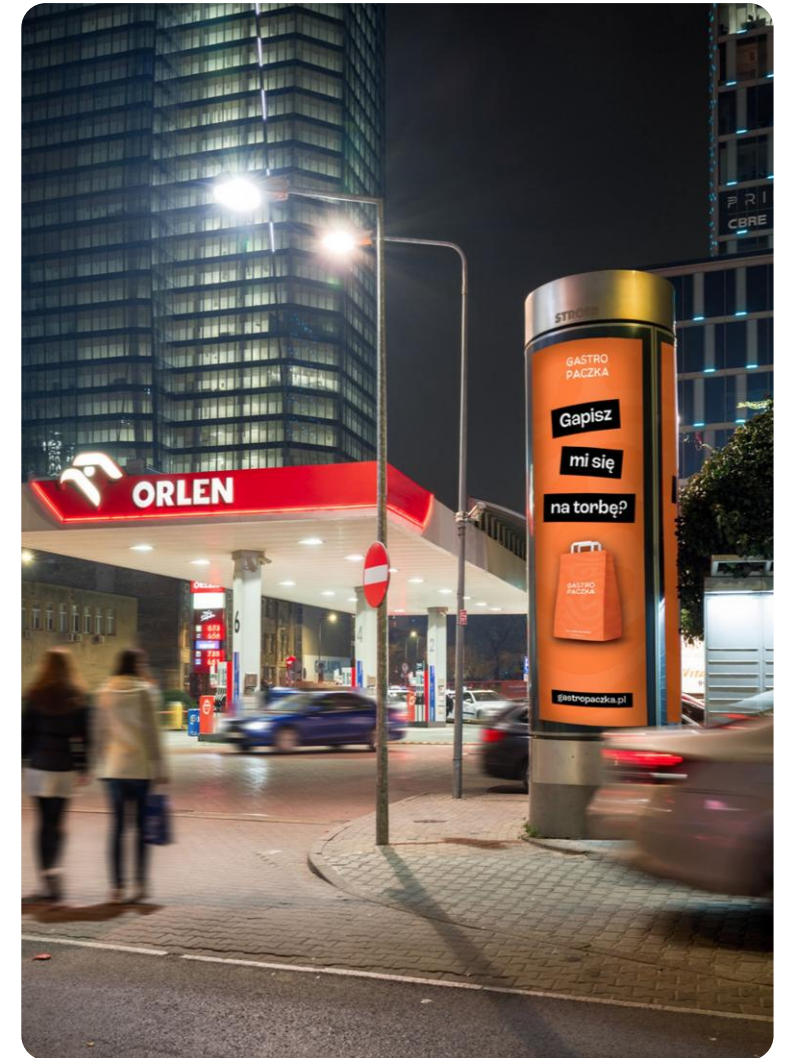

Street furniture

City Tower Premium

DESCRIPTION

Freestanding advertising displays placed along major streets and at intersections. Their size and multi-sided exposure make them clearly visible in urban traffic and from a distance.

SIZE

6 – 13 m²

MATERIAL TYPE

paper | plate

LIGHTING TYPE

backlight

PRODUCT AVAILABLE IN CITIES / AGGLOMERATIONS

Warszawa

Szczecin

PURCHASE MODEL

package