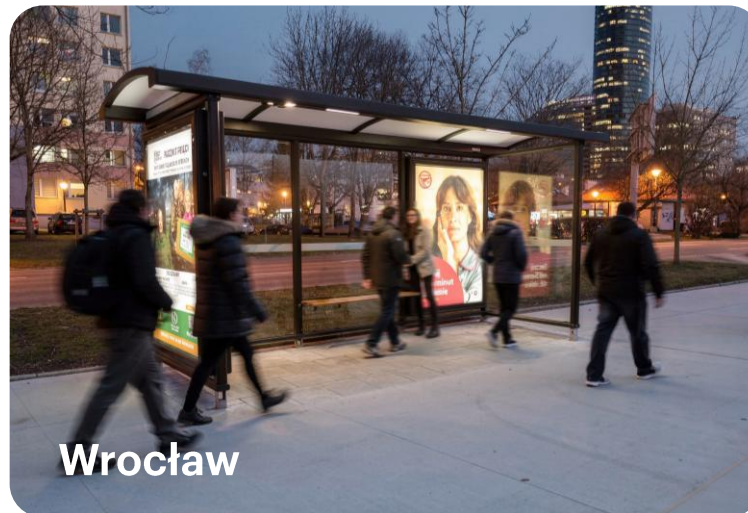

Street furniture

Citylight Premium

DESCRIPTION

Illuminated advertising displays located at public transport stops and along main pedestrian routes. Available in both classic and digital versions, ensuring good visibility of the advertisement even after dark.

SIZE

~2 m²

MATERIAL TYPE

paper | plate

LIGHTING TYPE

backlight

PRODUCT AVAILABLE IN CITIES / AGGLOMERATIONS

Gdańsk

Poznań

Wrocław

Szczecin

PURCHASE MODEL

package

Wrocław