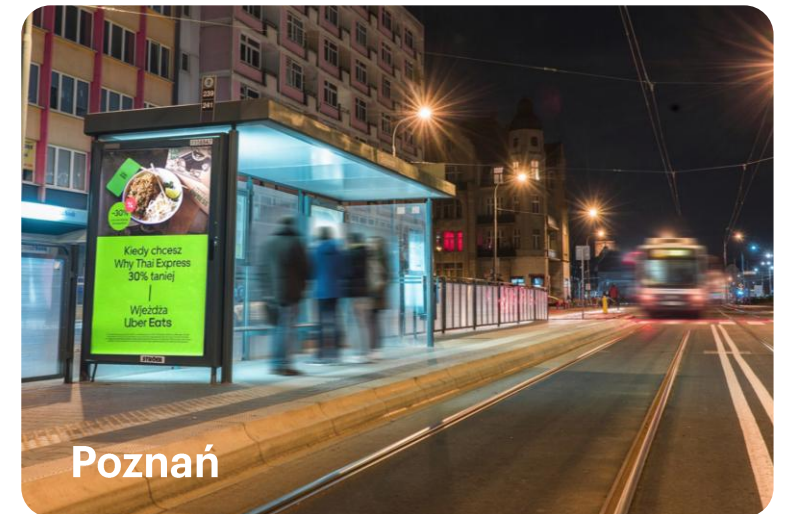

Street furniture

Citylight Premium

DESCRIPTION

Illuminated advertising displays located at public transport stops and along main pedestrian routes. Available in both classic and digital versions, ensuring good visibility of the advertisement even after dark.

SIZE

~2 m²

MATERIAL TYPE

paper | plate

LIGHTING TYPE

backlight

PRODUCT AVAILABLE IN CITIES / AGGLOMERATIONS

Gdańsk

Poznań

Wrocław

Szczecin

PURCHASE MODEL

package

Poznań