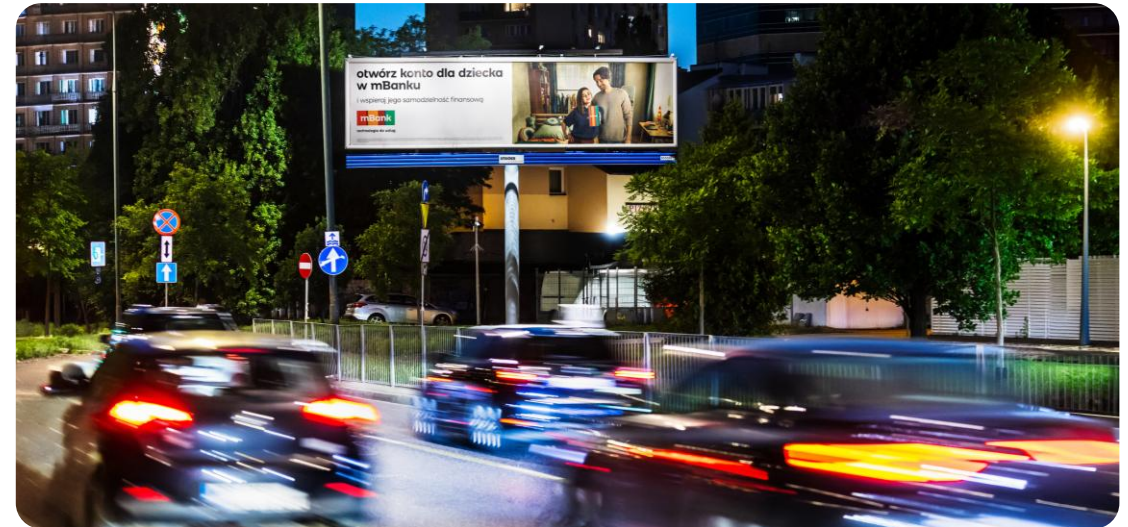

Billboard Standard

SIZE
12 | 18 | 36 | 48

MATERIAL TYPE
paper

LIGHTING TYPE
frontlight

PRODUCT AVAILABLE IN CITIES / AGGLOMERATIONS

Warszawa Łódź Poznań Trójmiasto Szczecin Lublin Wrocław Katowice
Śląsk Kraków cities > 200k (3) cities > 100k (13) cities > 50k (16) cities > 20k (22)
other towns (42) (.) - number of towns

PURCHASE MODEL
package | tailor-made