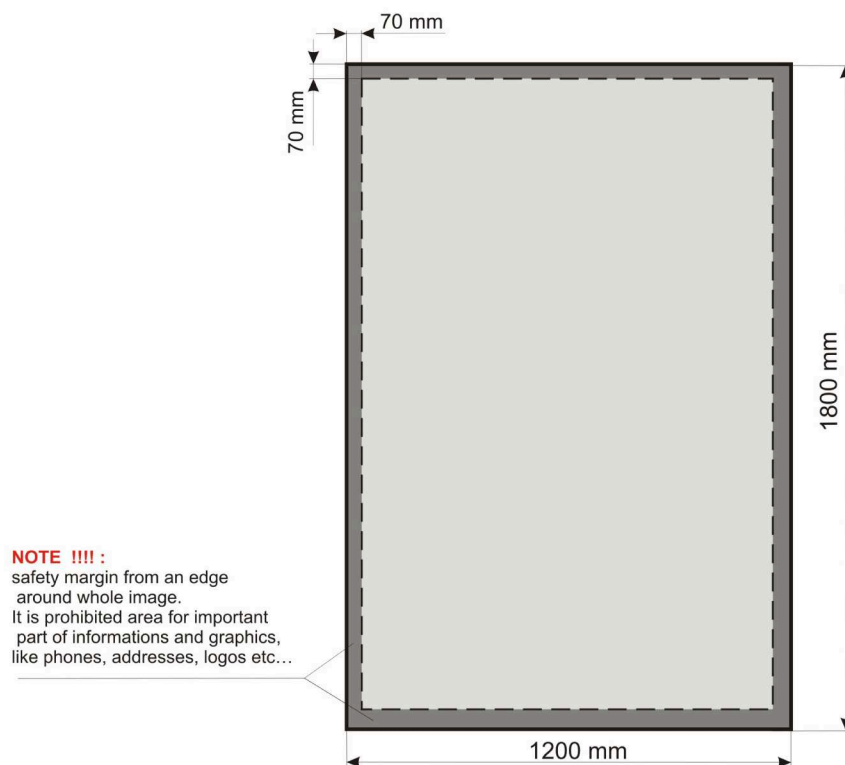

Billboard-type - CP

material : chalky paper 150 - 170 g/m²

STRÖER

GRAPHIC FORMAT:

.tiff with LZW compression

.eps

.jpg with no any compression (max quality)

CMYK COLOR MODE, BLACK COLOR WITH 50-50-50-100 SETTINGS

FONTS CHANGED TO CURVES!

FLATTENED LAYERS!

SCALE 1:1, resolution 72 - 120 dpi.

Required color model - cromalin, matchprint, digital proof or another which must be delivered with production files.

In case of undelivering it, we reserve our rights for not to be responsible for color accordance.